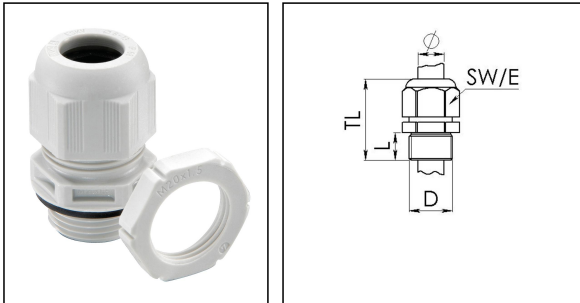

ESKV-SET 32

Cable gland with locknut, polyamide, M32, RAL 7035

Products may differ in size, colour and appearance to those shown. If you require further information or customisation, please contact us directly.

Material cable gland	Polyamide
Material sealing gasket	EPDM
Temp. range min	-40 °C
Temp. range max	100 °C
Protection class	IP68 (5 bar 30 min), IP69
Thread type	M
Ø Connection thread D	32
Lead	1,5
Length screw-in thread L	12 mm
Ø cable diameter min	13 mm
Ø cable diameter max	21 mm
Key width SW	36 mm
Collar diameter (E)	40 mm
Total length TL	42 mm - 51 mm
Glow wire test	750 °C
Type of cable anchorage	A
Install. torques fitting	15 N m
Install. torques cap nut	4 N m
Impact category	4
Equipment	Incl. connection thread gasket
Product Color	RAL 7035
Order no. RAL 7035	10066528
Type	ESKV-SET 32
Packing unit	25
ETIM-Classification	EC000441