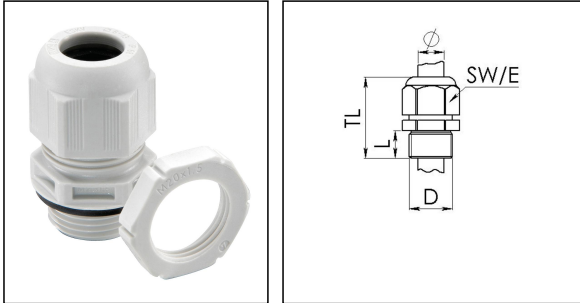

ESKV-SET 40

Cable gland with locknut, polyamide, M40, RAL 7035

Products may differ in size, colour and appearance to those shown. If you require further information or customisation, please contact us directly.

Material cable gland	Polyamide
Material sealing gasket	EPDM
Temp. range min	-40 °C
Temp. range max	100 °C
Protection class	IP68 (5 bar 30 min), IP69
Thread type	M
Ø Connection thread D	40
Lead	1,5
Length screw-in thread L	12 mm
Ø cable diameter min	16 mm
Ø cable diameter max	28 mm
Key width SW	46 mm
Collar diameter (E)	51 mm
Total length TL	52 mm - 65 mm
Glow wire test	750 °C
Type of cable anchorage	A
Install. torques fitting	20 N m
Install. torques cap nut	20 N m
Impact category	4
Equipment	Incl. connection thread gasket
Product Color	RAL 7035
Order no. RAL 7035	10066529
Type	ESKV-SET 40
Packing unit	10
ETIM-Classification	EC000441